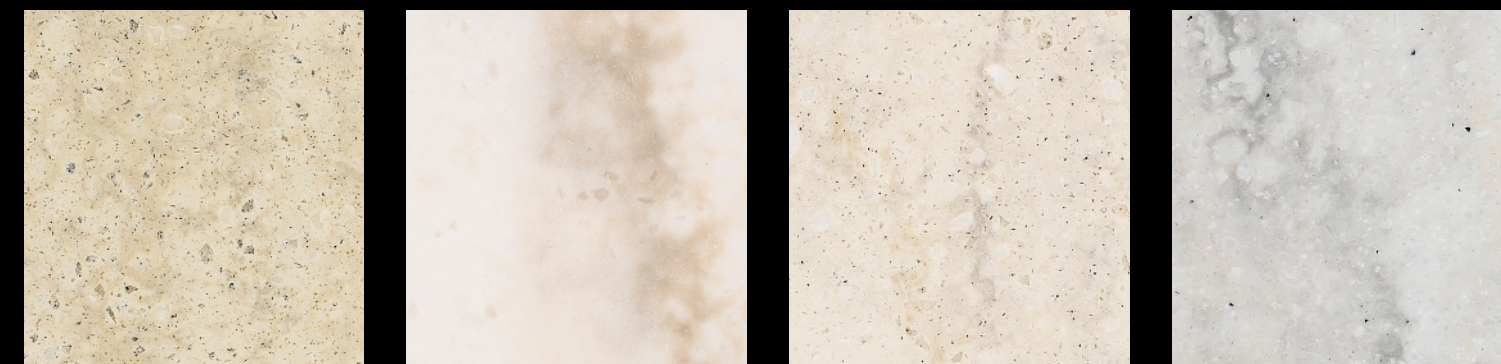

Tombolo MSS-817 Avalanche MSS-818 Chardonnay MSS-821 Cirrus MSS-822