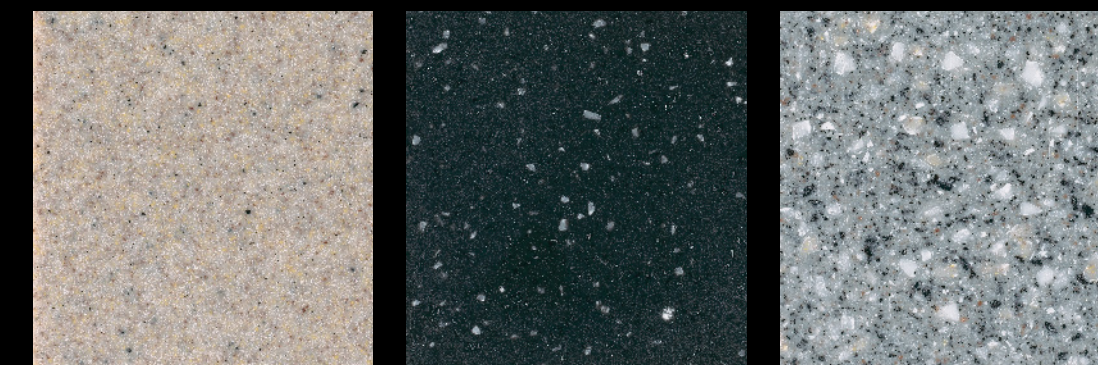

Dune MSS-207 Midnight MSS-250 Nebula MSS-321