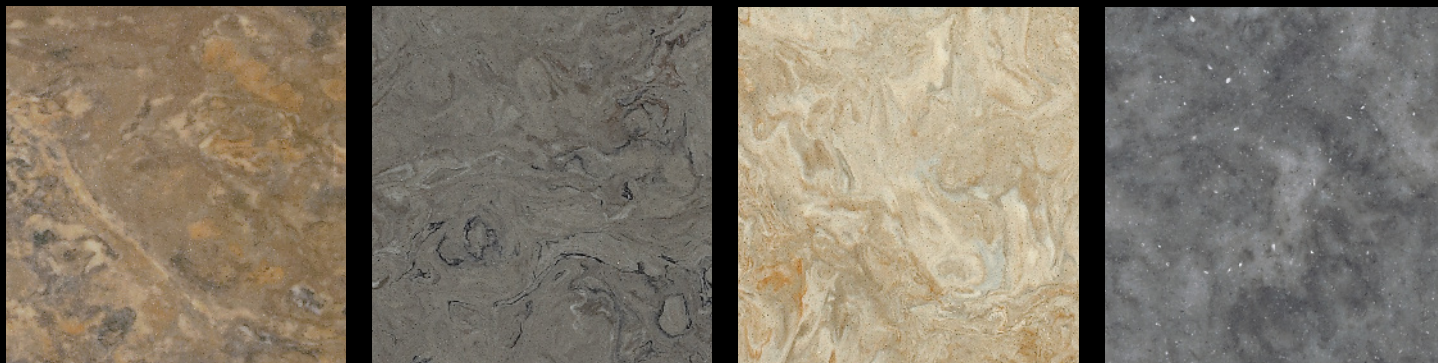

FUSION SERIES

The Fusion colors have multi-directional veining and typically show two color tones. Fusion colors offer a quiet backdrop for featured design elements.

Thunder MSS-502 Seashell MSS-503 Glacier MSS-527 Desert MSS-530

PLATINUM SERIES

The Platinum colors, like the Fusion colors, have multi-directional veining. However, Platinum colors have more pigmentation to create a richer presentation. The bold look of the Platinum colors can be used as a focal point, or mixed with other contrasting designs.

Latte MSS-600 Slate MSS-601 Cashmere MSS-607 Galaxy MSS-617

Vanity shown in Cirrus MSS-822

MYSTERA
solid surface

Mocha MSS-826

- ▶ **VERSATILE**
Endless Applications
- ▶ **DURABLE**
Easy to Maintain
- ▶ **EXQUISITE**
Varied Colors & Patterns

All Mystera products are covered by a ten year limited liability warranty.

Conifer MSS-323 Oceanic MSS-329 Leather MSS-331 Goldmine MSS-339

WINSOME SERIES

The Winsome colors have linear veins with a distinct direction. The variation within each color is subtle with soft contrasts moving in and out of the pattern. These colors were selected specifically to support both commercial and residential palettes. The neutral shades are versatile and can be paired with a wide array of colors. Thought should be given to laying out the linear design for "L" shaped countertops.