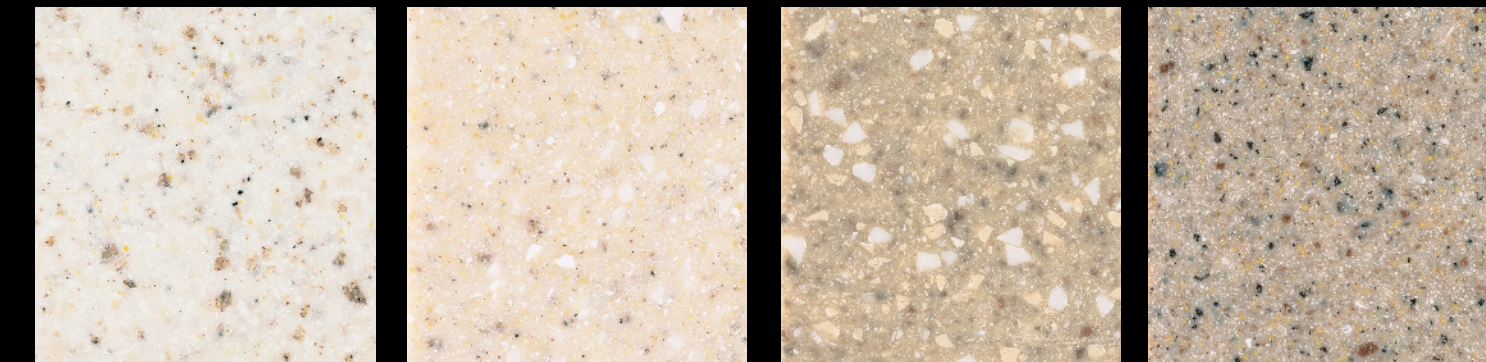

All Mystera products are covered by a ten year limited liability warranty.

Conifer MSS-323 Oceanic MSS-329 Leather MSS-331 Goldmine MSS-339

WINSOME SERIES

The Winsome colors have linear veins with a distinct direction. The variation within each color is subtle with soft contrasts moving in and out of the pattern. These colors were selected specifically to support both commercial and residential palettes. The neutral shades are versatile and can be paired with a wide array of colors. Thought should be given to laying out the linear design for "L" shaped countertops.

Cachet MSS-816

ARTISAN SERIES

The Artisan colors offer a wide range of colors in particulate and solid visuals. The colors are appropriate for all commercial applications and can be used in residential design when a quieter palette is specified. The simplicity of the design will fit the budget for most any project.